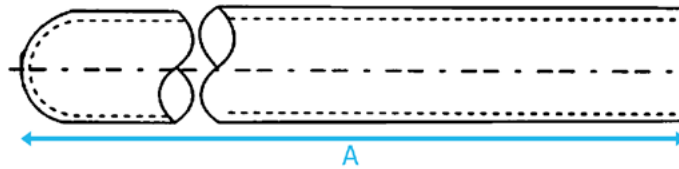

## QUARTZ TUBE

**Product Code:**

**Opened  
Both Ends**

**Closed  
One End**

## QUARTZ TUBE SPEC

<b>A) Total Length:</b>	mm	<b>Material:</b>	Standard Quartz
<b>OD:</b>	mm		Ozone-Free Quartz
<b>ID:</b>	mm		Synthetic
		<b>Finishing:</b>	Chamfered Edge Glazed End(s)