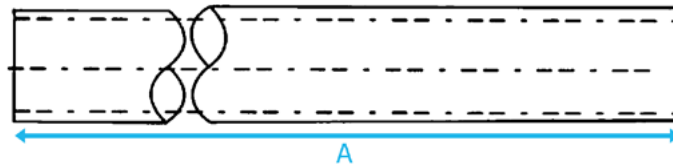

## QUARTZ TUBE

**Product Code:**

**Opened  
Both Ends**

**Closed  
One End**

## QUARTZ TUBE SPEC

<b>A) Total Length:</b>	mm	<b>Material:</b>	Standard Quartz
<b>OD:</b>	mm		Ozone-Free Quartz
<b>ID:</b>	mm		Synthetic
		<b>Finishing:</b>	Chamfered Edge Glazed End(s)