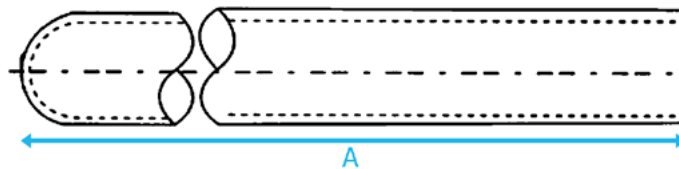

## QUARTZ TUBE

**Product Code:**

**Opened  
Both Ends**

**Closed  
One End**

## QUARTZ TUBE SPEC

<b>A) Total Length:</b>	mm	<b>Material:</b>	Standard Quartz
<b>OD:</b>	mm		Ozone-Free Quartz
<b>ID:</b>	mm		Synthetic
		<b>Finishing:</b>	Chamfered Edge Glazed End(s)