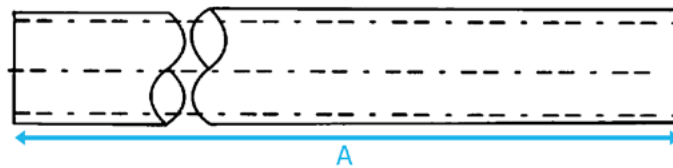

## QUARTZ TUBE

**Product Code:**

**Opened  
Both Ends**

**Closed  
One End**

## QUARTZ TUBE SPEC

<b>A) Total Length:</b>	mm	<b>Material:</b>	Standard Quartz
<b>OD:</b>	mm		Ozone-Free Quartz
<b>ID:</b>	mm		Synthetic
		<b>Finishing:</b>	Chamfered Edge Glazed End(s)